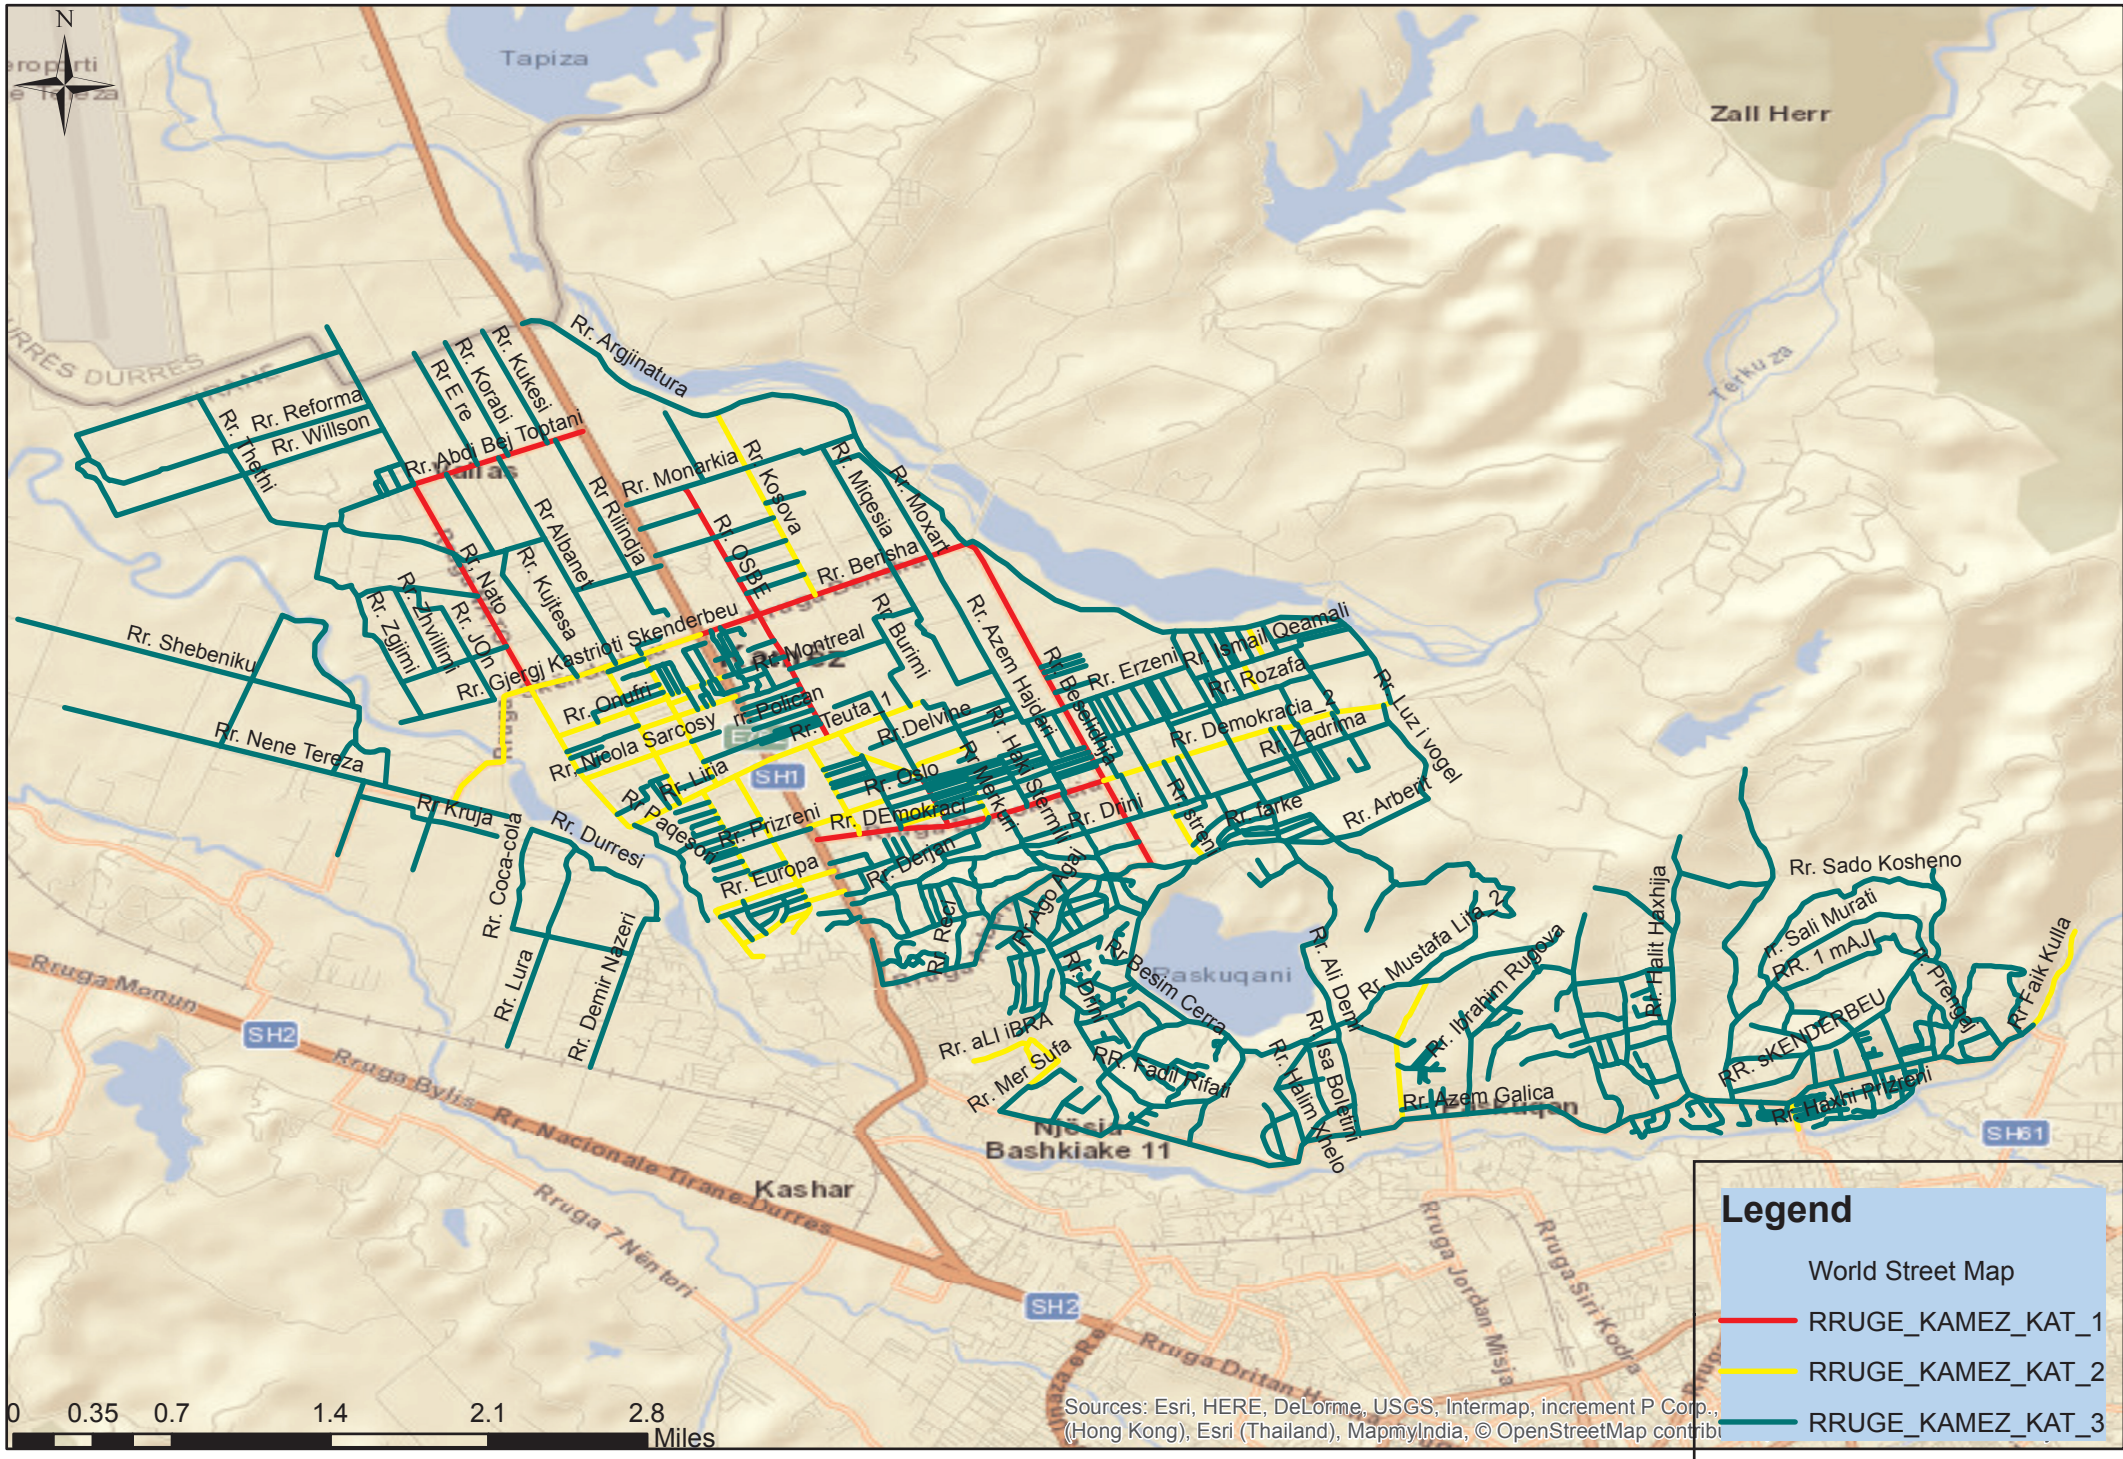

HARTA E RRUGEVE BASHKIA KAMEZ

Legend

- World Street Map
- RRUGE_KAMEZ_KAT_1
- RRUGE_KAMEZ_KAT_2
- RRUGE_KAMEZ_KAT_3

Sources: Esri, HERE, DeLorme, USGS, Intermap, increment P Corp., (Hong Kong), Esri (Thailand), MapmyIndia, © OpenStreetMap contributors